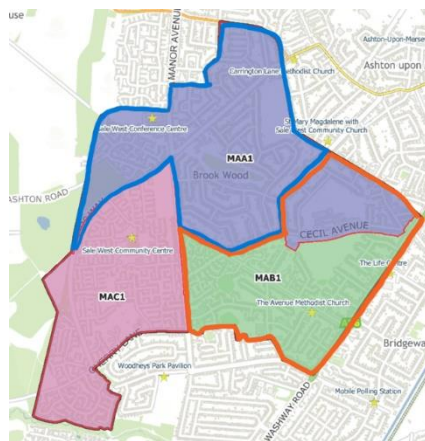

Manor

Current Polling Stations for Manor

Current Polling District	Current Polling Place	Total Polling District Electorate
MAA1	Sale West Conference Centre, Room 3, Manor Avenue, Sale, M33 5JX	3612
MAB1	The Avenue Methodist Church, Wincham Road, Sale, M33 4PL	1814
MAC1	Sale West Community Centre, Newbury Avenue, Sale, M33 4QW	2944

Proposed Polling Stations for Manor

Proposed Polling District	Proposed Polling Place	Total Polling District Electorate
1MAA	Sale West Conference Centre, Room 3, Manor Avenue, Sale, M33 5JX	3612
1MAB	The Avenue Methodist Church, Wincham Road, Sale, M33 4PL	1814
1MAC	Sale West Community Centre, Newbury Avenue, Sale, M33 4QW	2944

(Acting) Returning Officer Recommendation:

Amendments to the boundaries of 1MAA and 1MAB are proposed as demonstrated by the maps.

No amendments to polling stations are proposed.