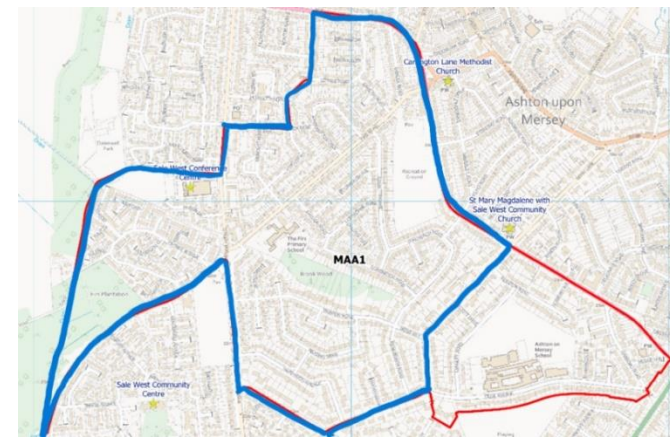

Manor

Current Polling Stations for Manor

Current Polling District	Current Polling Place	Total Polling District Electorate
MAA1	Sale West Conference Centre, Room 3, Manor Avenue, Sale, M33 5JX	3612
MAB1	The Avenue Methodist Church, Wincham Road, Sale, M33 4PL	1814
MAC1	Sale West Community Centre, Newbury Avenue, Sale, M33 4QW	2944

Proposed Polling Stations for Manor

Proposed Polling District	Proposed Polling Place	Total Polling District Electorate
1MAA	Sale West Conference Centre, Room 3, Manor Avenue, Sale, M33 5JX	3612
1MAB	The Avenue Methodist Church, Wincham Road, Sale, M33 4PL	1814
1MAC	Sale West Community Centre, Newbury Avenue, Sale, M33 4QW	2944

(Acting) Returning Officer Recommendation:

Amendments to the boundaries of 1MAA and 1MAB are proposed as demonstrated by the maps.

No amendments to polling stations are proposed.